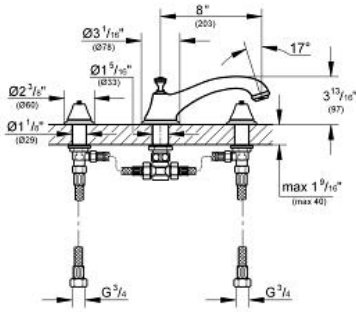

SEABURY
Roman Bathtub Faucet
MODEL # 25055000

Pure Freude
an Wasser

GROHE

Product Description:
SEABURY
Roman Bathtub Faucet

Standard Specification:

- Handles sold separately
- 1/2" valves
- Pressure resistant flexible connection hoses (between spout and side valves)
- **GROHE StarLight** chrome finish